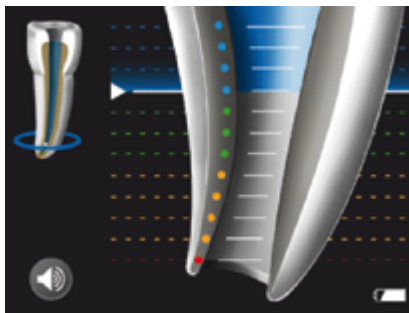

RAYPEX® 6

NEW!

High-tech apex locator for precise length determination

Sets new standards with
respect to user-friendliness
and design

- Unique 3-D style colour touch screen
- Smart user interface
- “Plug-and-start” and “plug-and-check” features provide visual cues for enhanced ease of use
- Rechargeable battery
- Foldable, pocket-sized design

Precise length determination

- Latest multi-frequency apex locator technology
- Automatic calibration
- Separate RAYPEX® Apical Zoom shows the enlarged section between apical constriction and apical foramen

Coloured Apical Zoom

Blue section: approaching the apical region

Green to yellow section:
projection of the region showing apical constriction to apical foramen - relevant section to determine the working length

Red warning dot:
Case of over-instrumentation as measuring file has passed the apical foramen.

User-friendly interface

- Unique colour touch screen for smart operation
- Intuitive menu for setting options