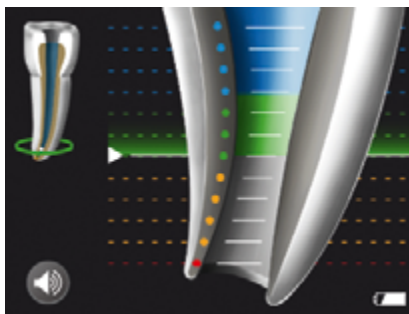

RAYPEX® 6

NEW!

High-tech apex locator for precise length determination

Sets new standards with
respect to user-friendliness
and design

- Unique 3-D style colour touch screen
- Smart user interface
- “Plug-and-start” and “plug-and-check” features provide visual cues for enhanced ease of use
- Rechargeable battery
- Foldable, pocket-sized design

Precise length determination

- Latest multi-frequency apex locator technology
- Automatic calibration
- Separate RAYPEX® Apical Zoom shows the enlarged section between apical constriction and apical foramen

Coloured Apical Zoom

Blue section: approaching the apical region

Green to yellow section:
projection of the region showing apical constriction to apical foramen - relevant section to determine the working length

Red warning dot:
Case of over-instrumentation as measuring file has passed the apical foramen.

User-friendly interface

- Unique colour touch screen for smart operation
- Intuitive menu for setting options