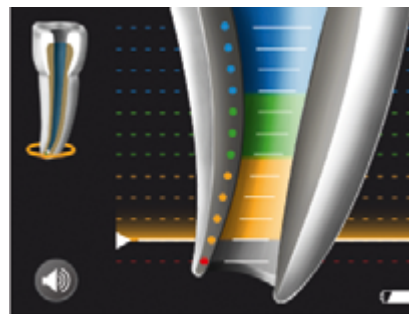

RAYPEX® 6

NEW!

High-tech apex locator for precise length determination

Sets new standards with
respect to user-friendliness
and design

- Unique 3-D style colour touch screen
- Smart user interface
- “Plug-and-start” and “plug-and-check” features provide visual cues for enhanced ease of use
- Rechargeable battery
- Foldable, pocket-sized design

Precise length determination

- Latest multi-frequency apex locator technology
- Automatic calibration
- Separate RAYPEX® Apical Zoom shows the enlarged section between apical constriction and apical foramen

Coloured Apical Zoom

Blue section: approaching the apical region

Green to yellow section:
projection of the region showing apical constriction to apical foramen - relevant section to determine the working length

Red warning dot:
Case of over-instrumentation as measuring file has passed the apical foramen.

User-friendly interface

- Unique colour touch screen for smart operation
- Intuitive menu for setting options