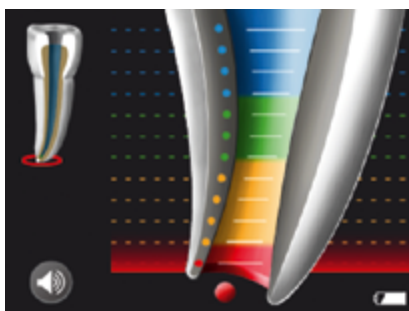

RAYPEX® 6

NEW!

High-tech apex locator for precise length determination

Sets new standards with
respect to user-friendliness
and design

- Unique 3-D style colour touch screen
- Smart user interface
- “Plug-and-start” and “plug-and-check” features provide visual cues for enhanced ease of use
- Rechargeable battery
- Foldable, pocket-sized design

Precise length determination

- Latest multi-frequency apex locator technology
- Automatic calibration
- Separate RAYPEX® Apical Zoom shows the enlarged section between apical constriction and apical foramen

Coloured Apical Zoom

Blue section: approaching the apical region

Green to yellow section:
projection of the region showing apical constriction to apical foramen - relevant section to determine the working length

Red warning dot:
Case of over-instrumentation as measuring file has passed the apical foramen.

User-friendly interface

- Unique colour touch screen for smart operation
- Intuitive menu for setting options