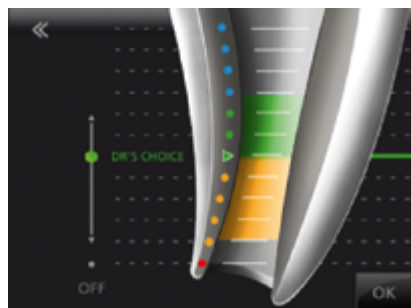

Red warning dot:
Case of over-instrumentation as measuring file has passed the apical foramen.

User-friendly interface

- Unique colour touch screen for smart operation
- Intuitive menu for setting options

- DEMO mode for clear information to patient
- Built-in CHECK mode for smooth functional test of device and cables, in case of questionable measuring result:
Automatic “plug-and-check” with visual cues

External tester: to be plugged in the device

Automatic CHECK procedure:
results either in ERROR or OK
response

Customisation for individual preference

- Choice between 2 sounds and 2 background display colours

- Easy setting of optional Dr's Choice apical line

Range of products

REF

RAYPEX®6 Kit

1113 000 000

- 1 RAYPEX®6 apex locator
- 1 measuring cable
- 2 lip clips
- 2 file clips
- 1 touch probe
- 1 charger
- 1 tester for functional check