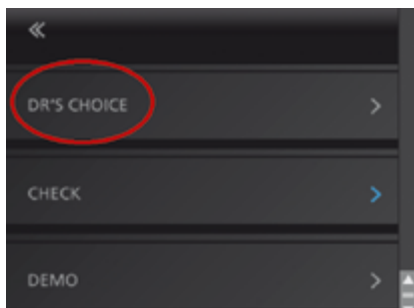

- Easy setting of optional Dr's Choice apical line