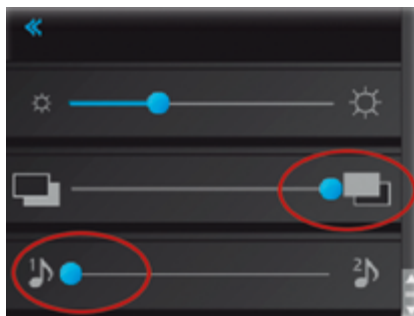

Red warning dot:
Case of over-instrumentation as measuring file has passed the apical foramen.

User-friendly interface

- Unique colour touch screen for smart operation
- Intuitive menu for setting options

- DEMO mode for clear information to patient
- Built-in CHECK mode for smooth functional test of device and cables, in case of questionable measuring result:
Automatic “plug-and-check” with visual cues

External tester: to be plugged in the device

Automatic CHECK procedure:
results either in ERROR or OK
response

Customisation for individual preference

- Choice between 2 sounds and 2 background display colours